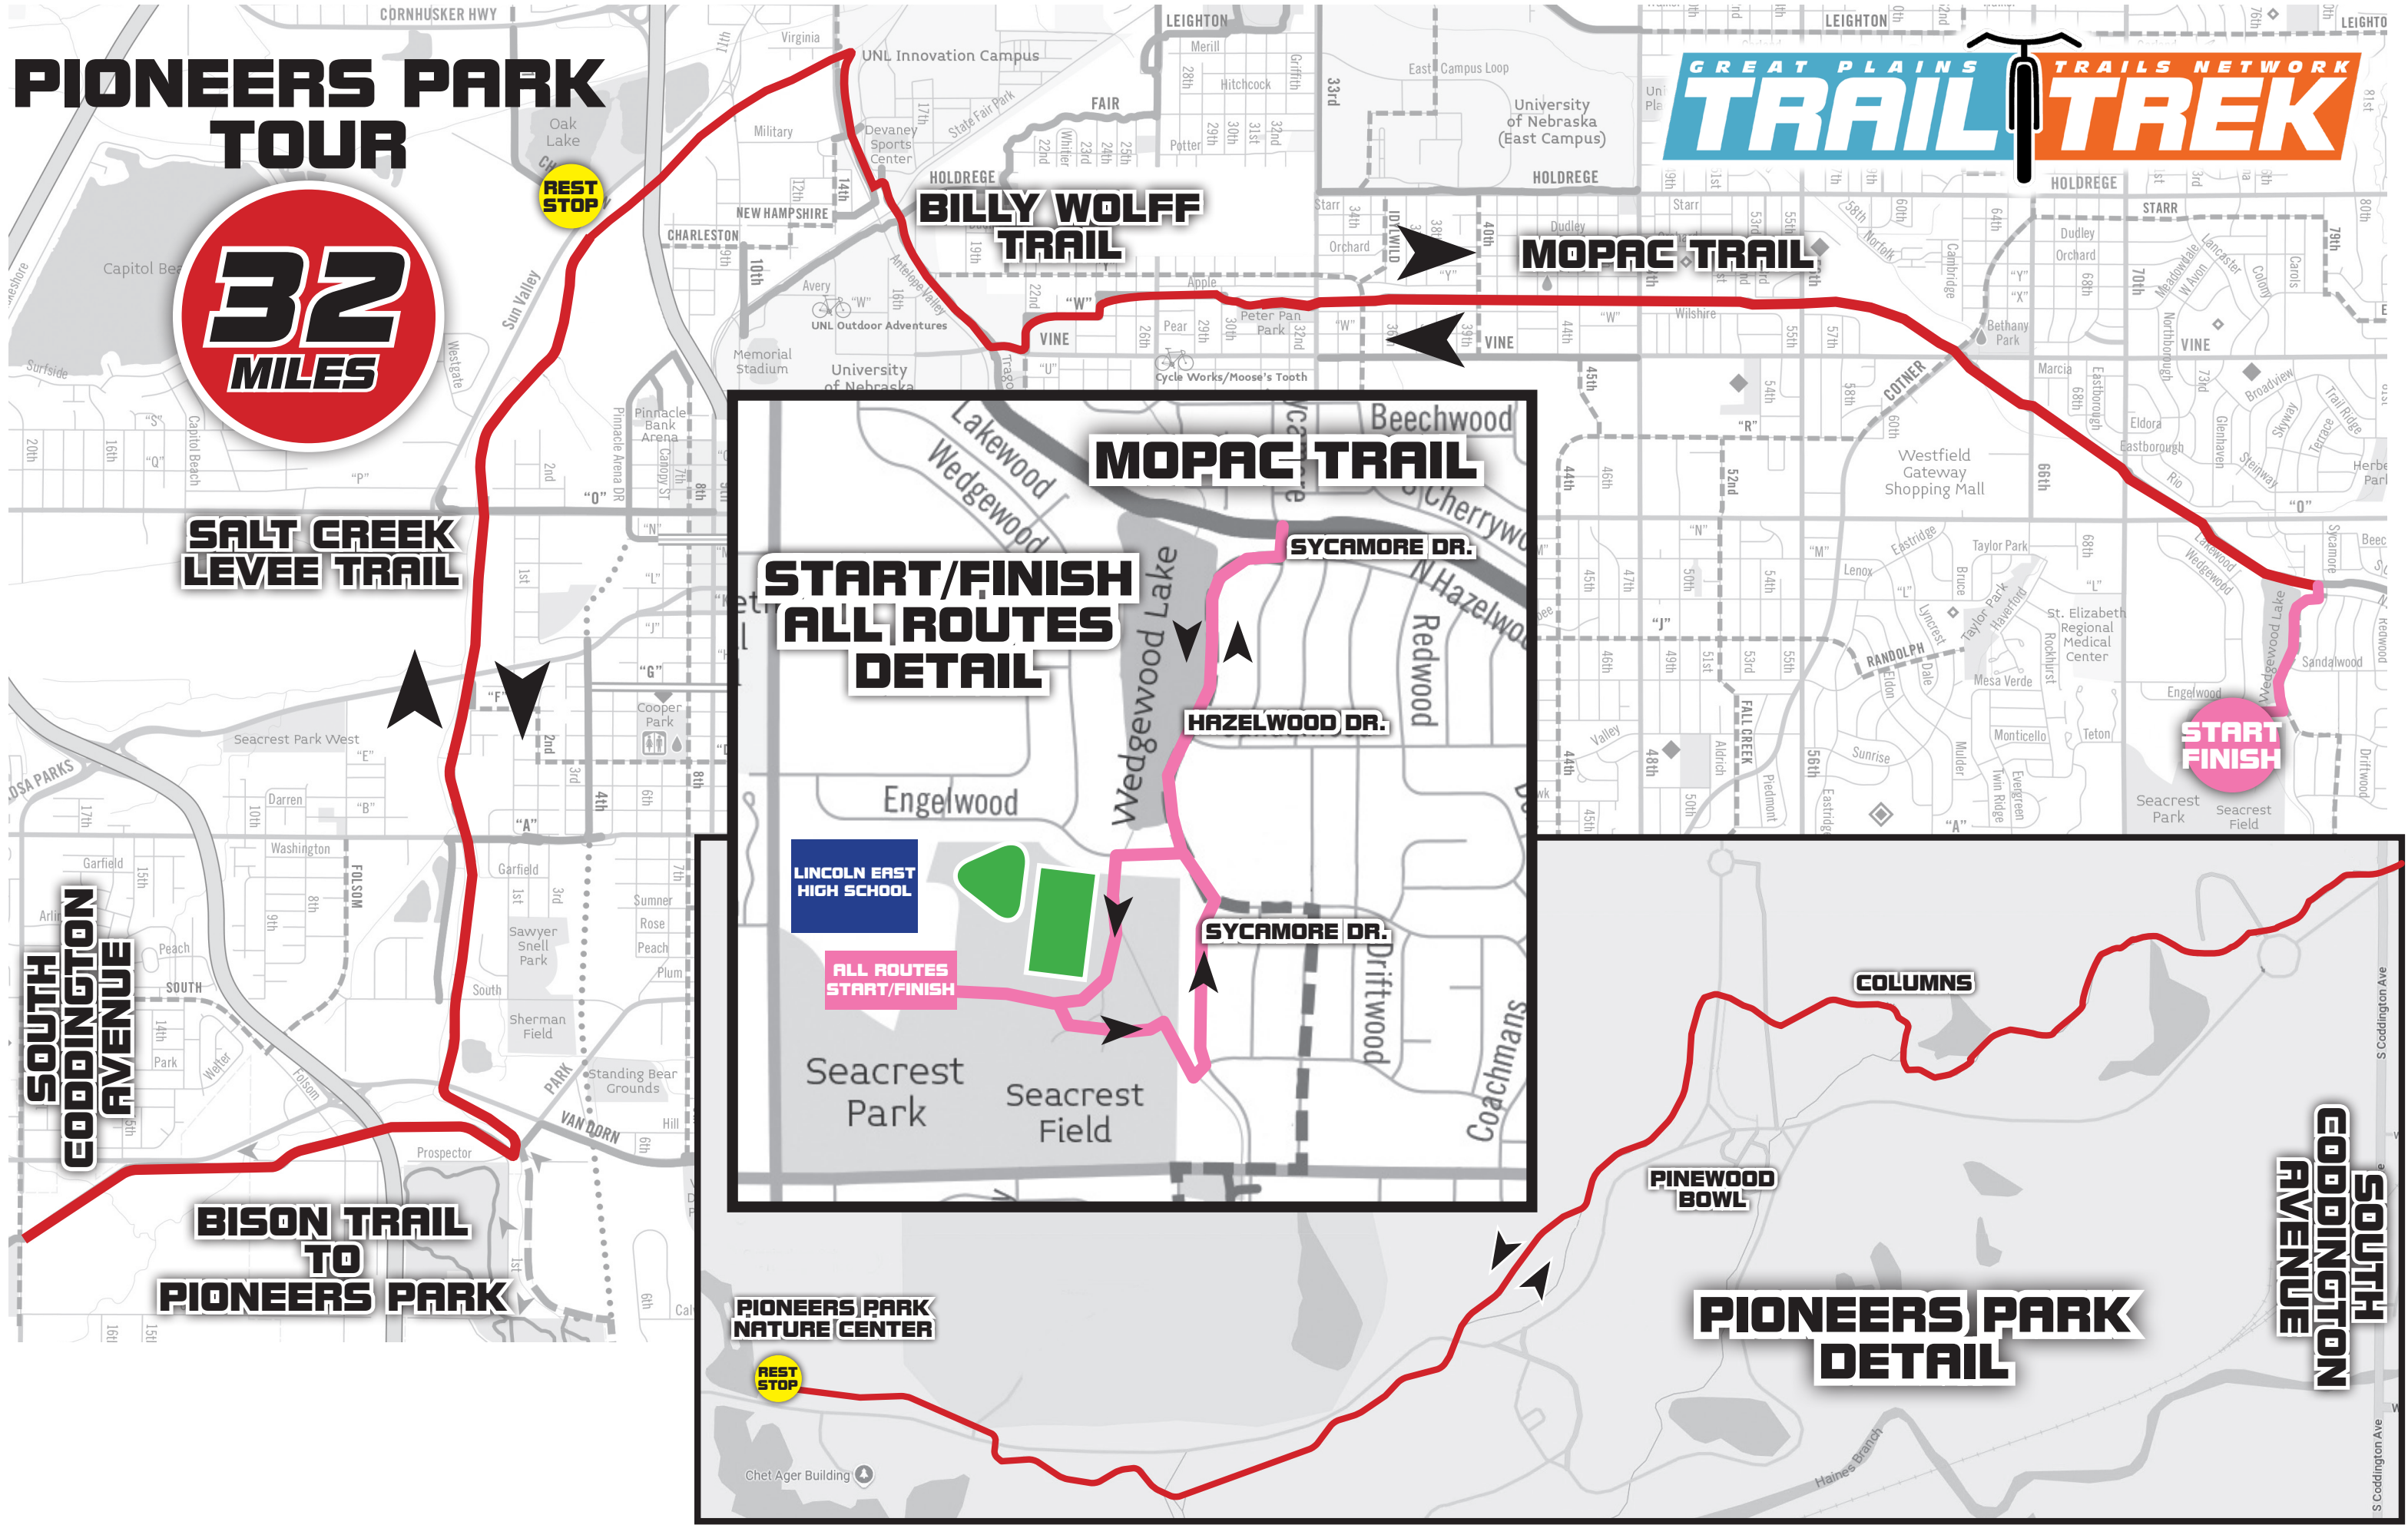

# PIONEERS PARK TOUR

**32 MILES**

REST STOP

**BILLY WOLFF TRAIL**

**MOPAC TRAIL**

**SALT CREEK LEVEE TRAIL**

**START/FINISH ALL ROUTES DETAIL**

**MOPAC TRAIL**

**SYCAMORE DR.**

**HAZELWOOD DR.**

**START FINISH**

**LINCOLN EAST HIGH SCHOOL**

**ALL ROUTES START/FINISH**

**SYCAMORE DR.**

**PIONEERS PARK NATURE CENTER**

REST STOP

**PIONEERS PARK DETAIL**

**OAK LAKE PARK**

**REST STOP**

**BILLY WOLFF TRAIL**

**SALT CREEK LEVEE TRAIL**

**MOPAC TRAIL**

**GREAT PLAINS TRAILS NETWORK**  
**TRAIL TREK**

**OAK LAKE PARK TOUR**

## MOPAC TRAIL

**9 MILES**

**REST STOP**