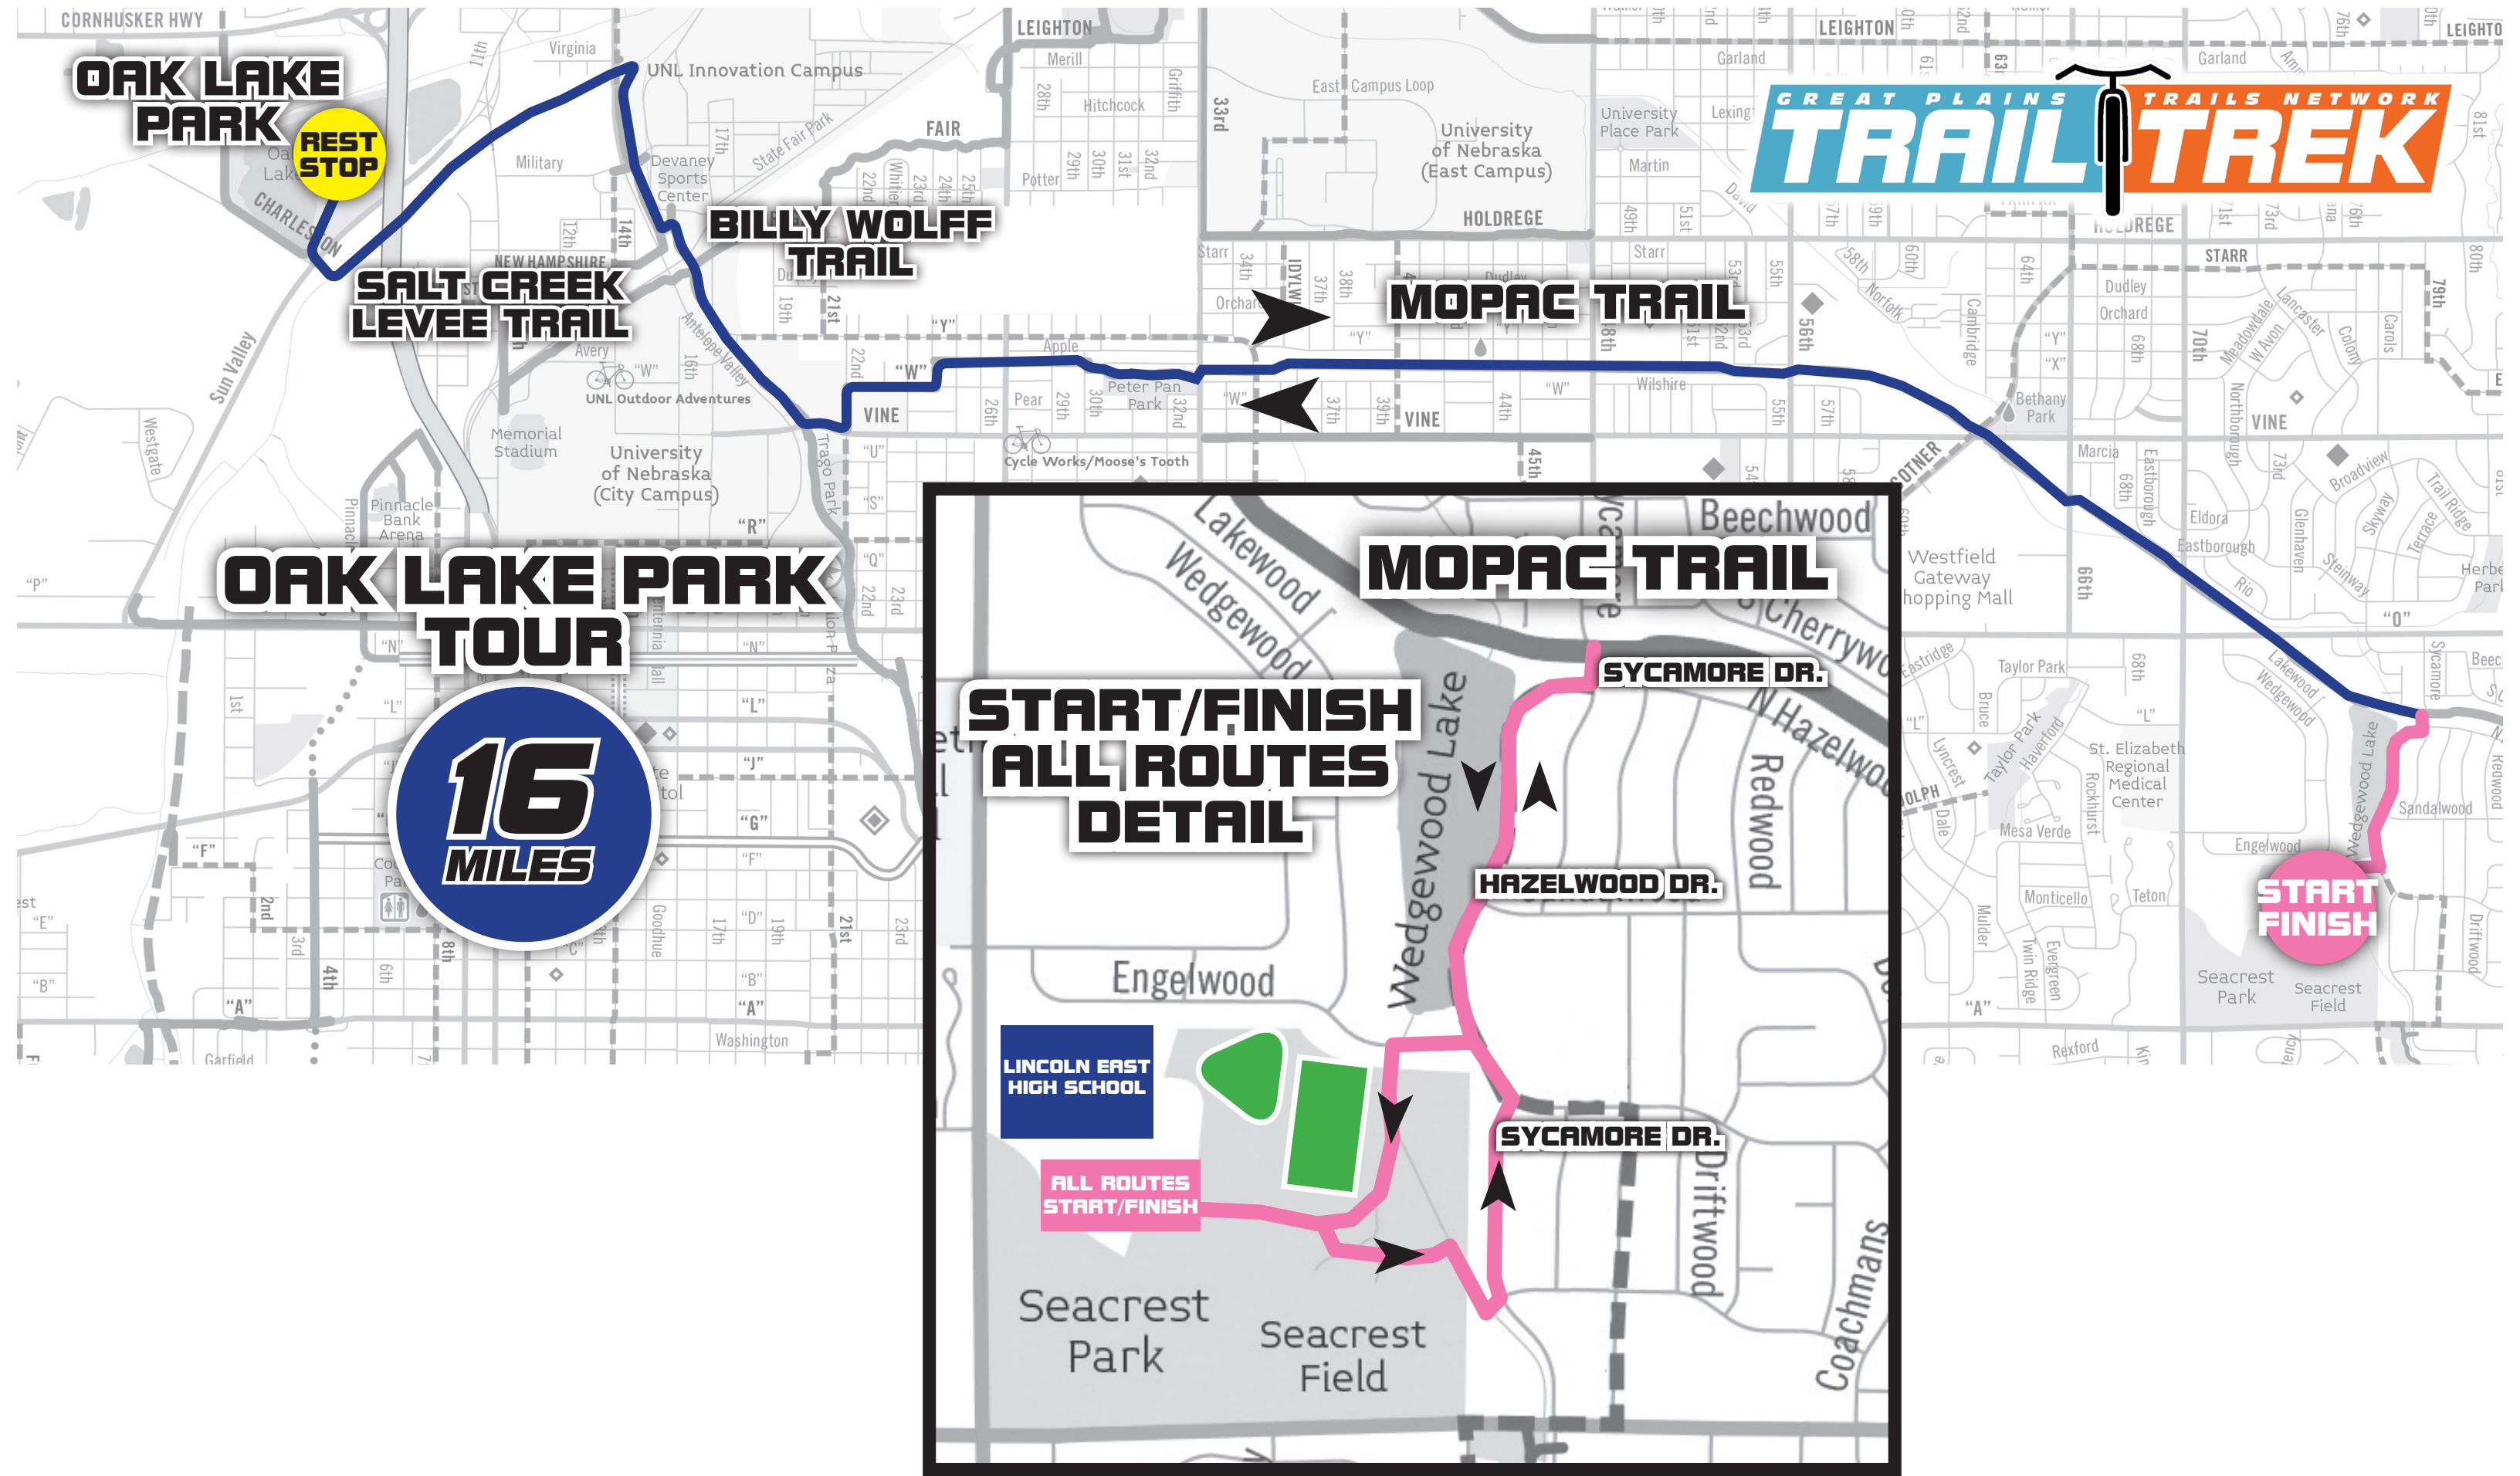

**PIONEERS PARK DETAIL**

**OAK LAKE PARK**

**REST STOP**

**BILLY WOLFF TRAIL**

**SALT CREEK LEVEE TRAIL**

**MOPAC TRAIL**

**GREAT PLAINS TRAILS NETWORK**  
**TRAIL TREK**

**OAK LAKE PARK TOUR**

**16 MILES**

**START/FINISH ALL ROUTES DETAIL**

**MOPAC TRAIL**

**SYCAMORE DR.**

**HAZELWOOD DR.**

**LINCOLN EAST HIGH SCHOOL**

**ALL ROUTES START/FINISH**

**SYCAMORE DR.**

**START FINISH**

Seacrest Park  
Seacrest Field

GREAT PLAINS TRAILS NETWORK  
**TRAIL TREK**

## MOPAC TRAIL

**9 MILES**

**REST STOP**