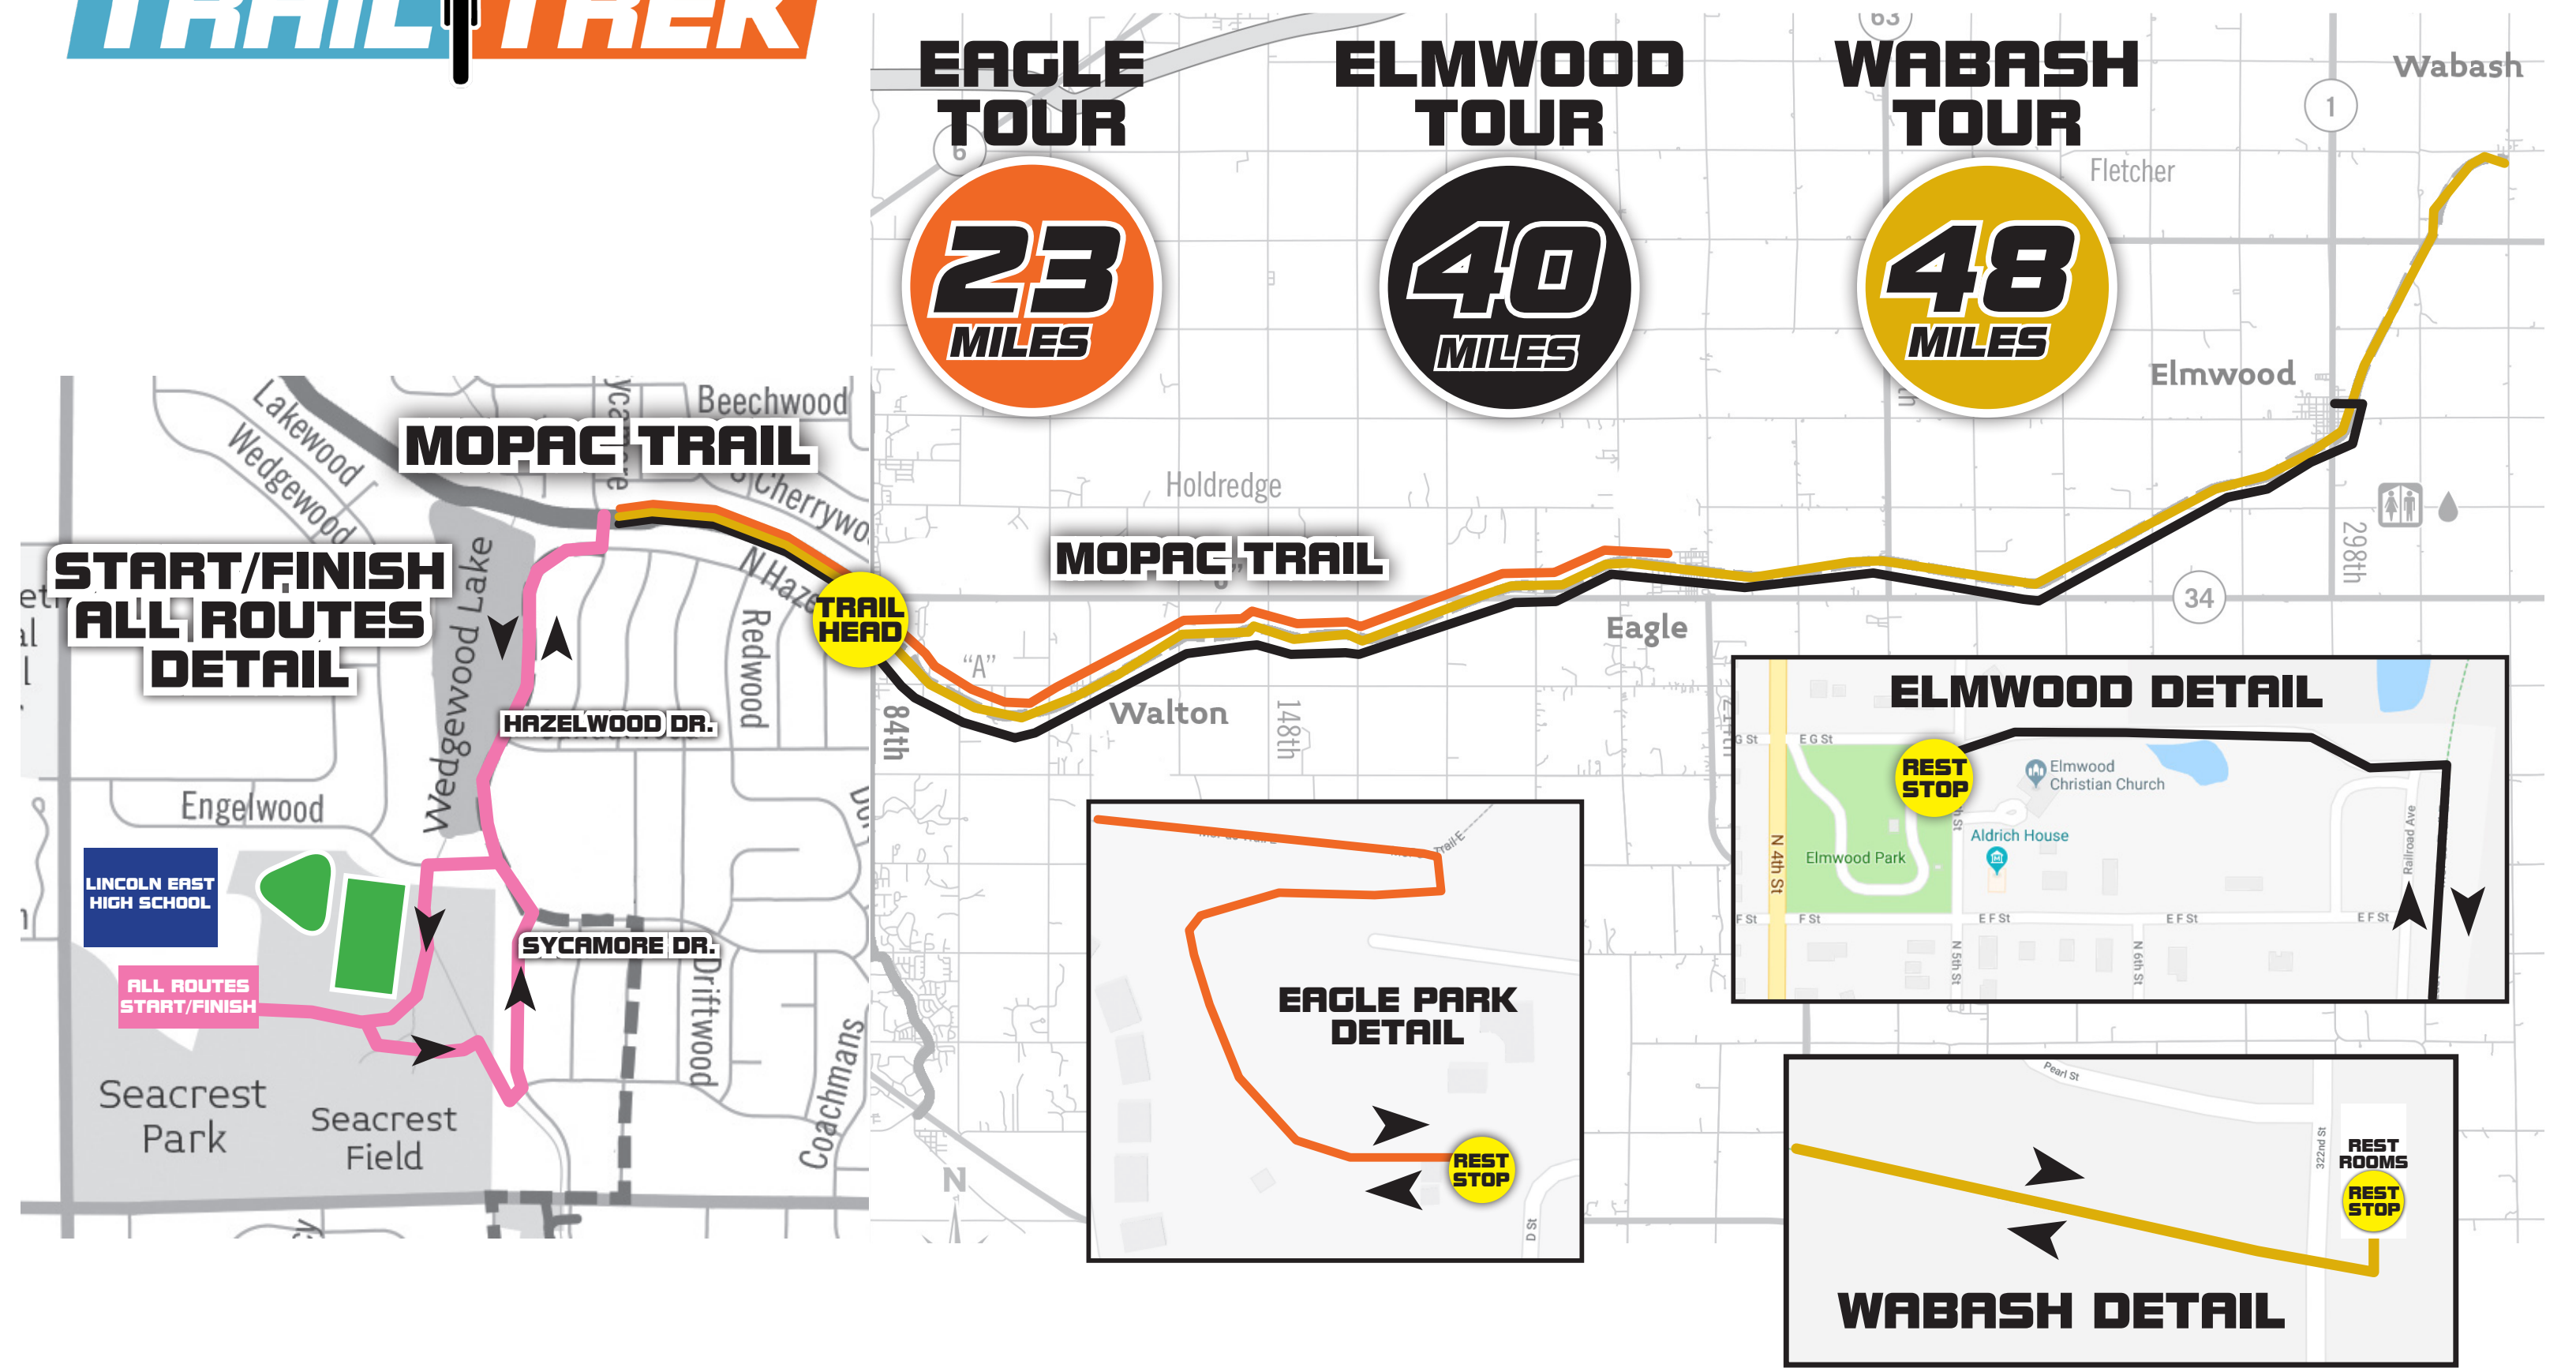

# PIONEERS PARK TOUR

**32 MILES**

REST STOP

**BILLY WOLFF TRAIL**

**MOPAC TRAIL**

**SALT CREEK LEVEE TRAIL**

**START/FINISH ALL ROUTES DETAIL**

**MOPAC TRAIL**

**PIONEERS PARK DETAIL**

**OAK LAKE PARK**

**REST STOP**

**BILLY WOLFF TRAIL**

**SALT CREEK LEVEE TRAIL**

**MOPAC TRAIL**

**GREAT PLAINS TRAILS NETWORK**  
**TRAIL TREK**

**OAK LAKE PARK TOUR**

## MOPAC TRAIL

**9 MILES**

**REST STOP**

Seacrest Park Seacrest Field

**START FINISH**